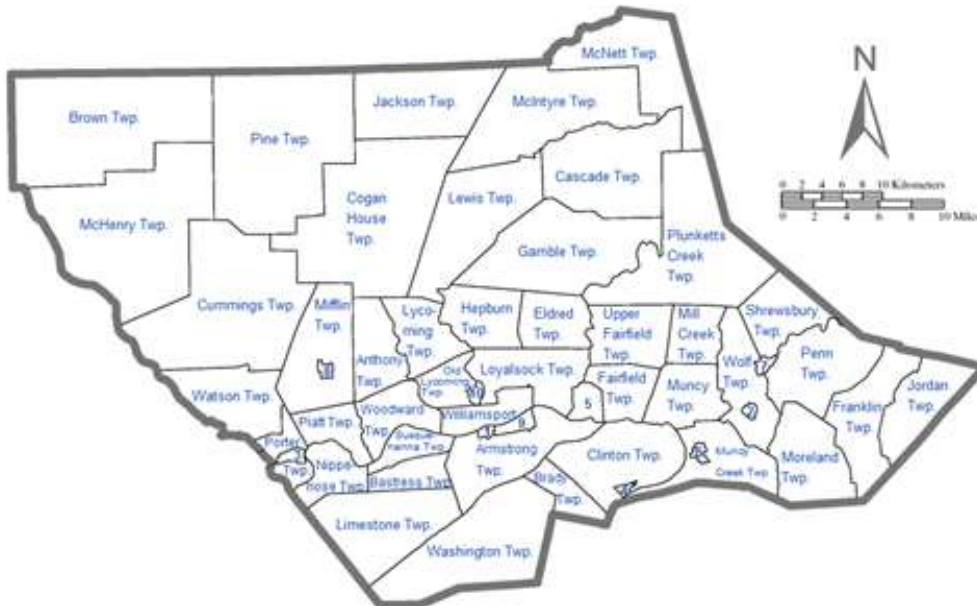

West Branch of the Susquehanna River

- 14-mile stretch of navigable water for motor boating and water skiing
- Home to an old-fashioned paddlewheeler, the Hiawatha Paddlewheel Riverboat

Little League Baseball & Softball

- The World of Little League Museum
- The Howard J. Lamade Stadium and Volunteer Stadium host the Little League Baseball World Series every August

Municipalities

There are 52 municipalities in Lycoming County, Pennsylvania, which includes cities, boroughs, and townships.