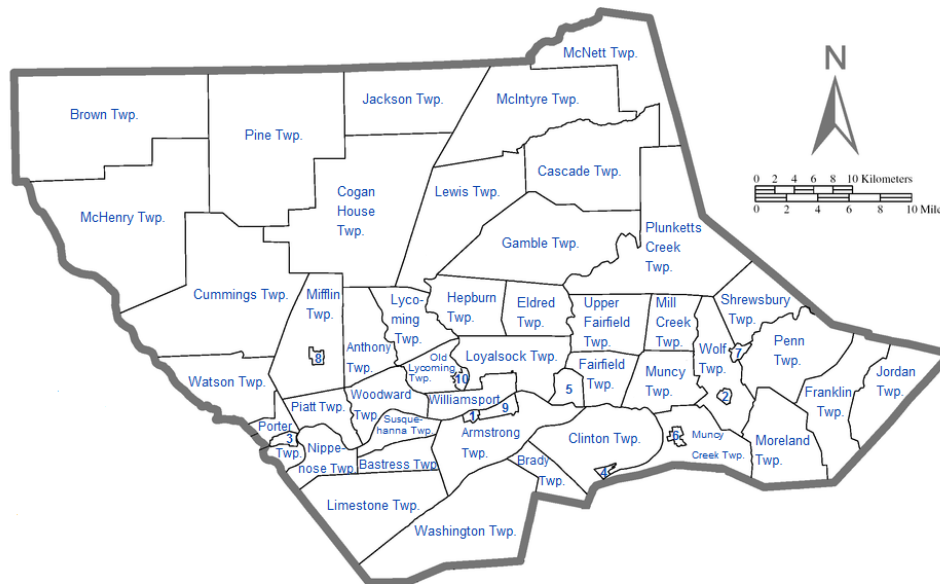

MUNICIPALITIES

There are 52 municipalities in Lycoming County, Pennsylvania, which include cities, boroughs, and townships.

For a complete listing of Lycoming County townships, boroughs and city related contact information, go to www.lyco.org under Departments—Planning and Community Development—Municipal Websites.

Below is a list of websites for various municipalities in Lycoming County.

- City of Williamsport, County Seat—www.cityofwilliamsport.org
- Armstrong Township—www.armstrongtownship.org
- Brady Township—www.bradytownship.com
- Clinton Township—www.clintontwp.org
- Cogan House Township—www.coganhousetwp.org
- Cummings Township—www.cummingstownship-pa.com
- Duboistown Borough—www.duboistownborough.com
- Fairfield Township—www.fairfieldlycoming.org
- Gamble Township—www.gambletownship.org
- Hepburn Township—www.hepburntownship.org
- Hughesville Borough—www.hughesvillepa.org
- Jersey Shore Borough—www.jerseyshoreboro.org
- Limestone Township—www.limestonetwp.org
- Loyalsock Township—www.loyalsocktownshipbos.com
- Mifflin Township—www.mifflintwp.com
- Montgomery Borough—www.montgomeryborough.org
- Montoursville Borough—www.montoursvilleborough.org
- Muncy Borough—www.muncyboro.org
- Muncy Township—www.muncytpw.org
- Nippenose Township—www.nippenosetwp.com
- Old Lycoming Township—www.oldlycomingtwp.org
- Piatt Township—www.piatttownship.org
- South Williamsport Borough—www.southwilliamsport.net
- Upper Fairfield Township—www.upperfairfieldtwp.org
- Woodward Township—www.woodwardtownship.org