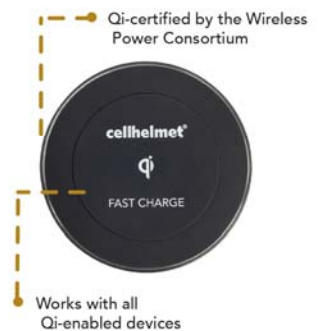

QI CHARGING