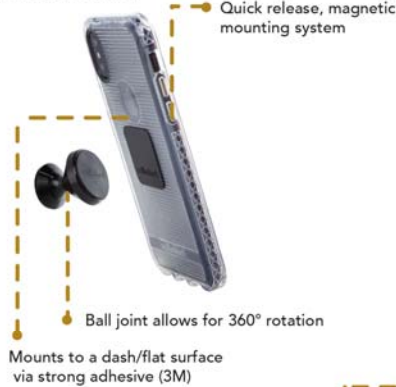

Chamber Member Discount

Working to meet the needs of our members

cellhelmet®

50% OFF CASES, SCREEN PROTECTION, AND MORE

CAR MOUNTS

ALTITUDE CASES

LIQUID GLASS

FORTITUDE CASES